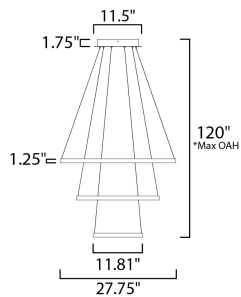

**MEASUREMENTS**

DIMENSION : 27.75" L x 27.75" W x 1.25" H  
 MAX OAH : 120" OAH  
 CANOPY : 11.5" W x 1.75" H x 11.5" L  
 HANGING WEIGHT : 11.3 lb

**LAMPING**

INPUT VOLTAGE : 120V  
 LUMENS : 7,000 Rated  
 BULB : 3 x 100W LED PCB Integrated , 100W Total  
 BULB INCLUDED : (Integrated)  
 DIMMABLE : Triac CL  
 CRI : 80+ CRI  
 COLOR\_TEMP : 3000K